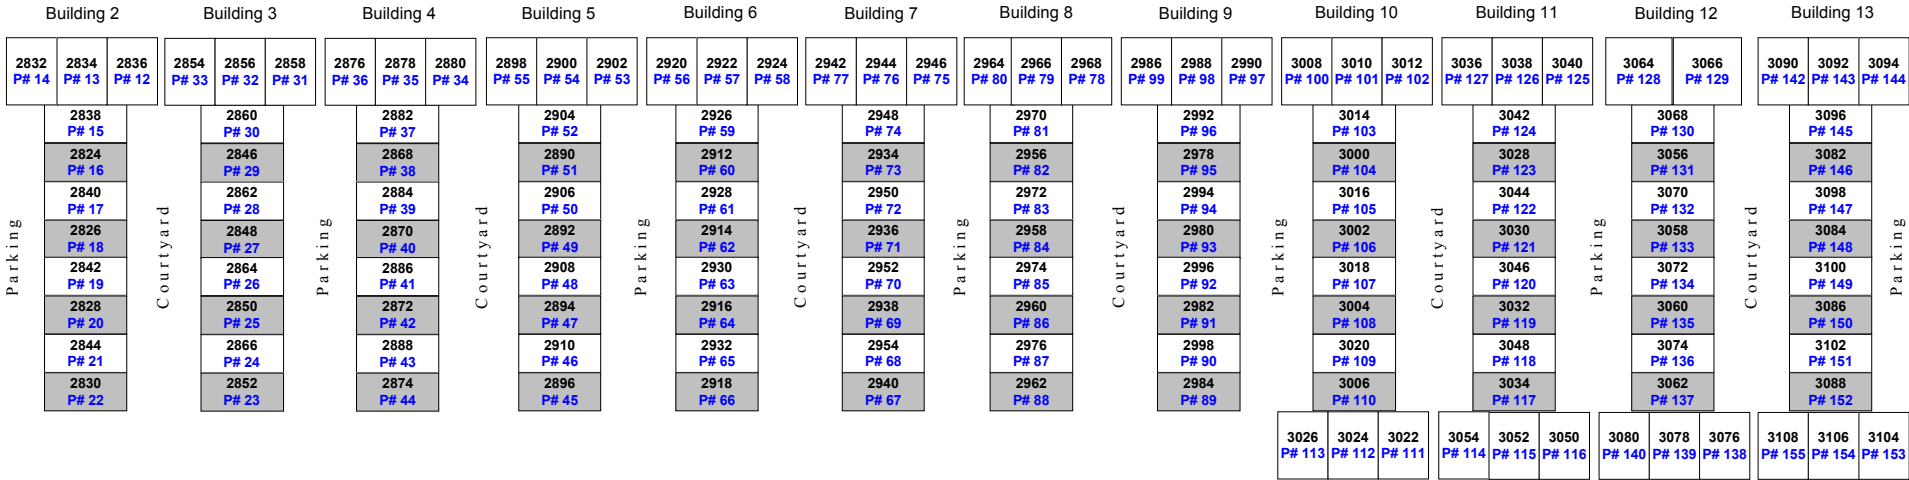

AUDUBON PLACE
 CITY CONDOMINIUMS

Building 1

2810 P# 3	2812 P# 6	2814 P# 1
2816 P# 7		
2802 P# 5		
2818 P# 2		
2804 P# 8		
2820 P# 4		
2806 P# 9		
2822 P# 10		
2808 P# 11		

Pool

Office

Office Parking

Office Parking